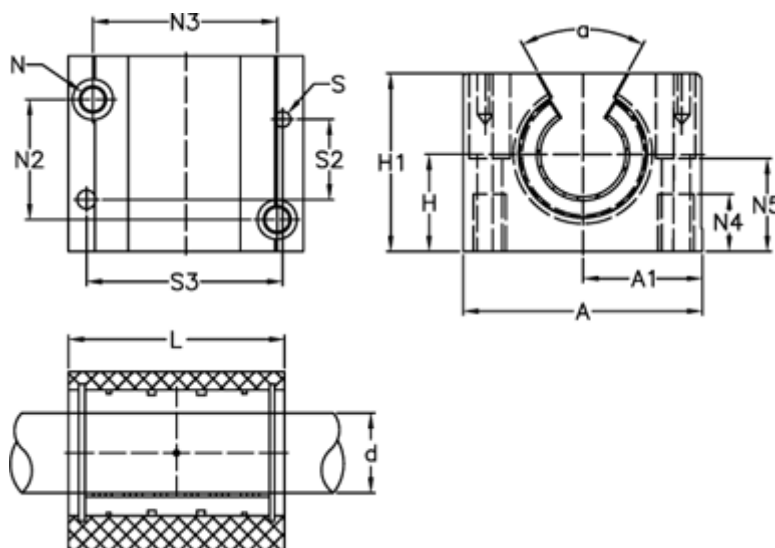

Article number: 503101614

Description: Open pillow block PMNC 16 F  
FM standard bearing included

## Measures

A = 53	N3 = 40.00
a = 68 degrees	N4 = 13
A1 = 27.0	N5 = 21.0
H = 22	S = 4
H1 = 35	S2 = 35
L = 43	S3 = 42
N = M6 x 1,0	Static load (kg) = 605
N2 = 26.00	Weight (kg) = 0.000